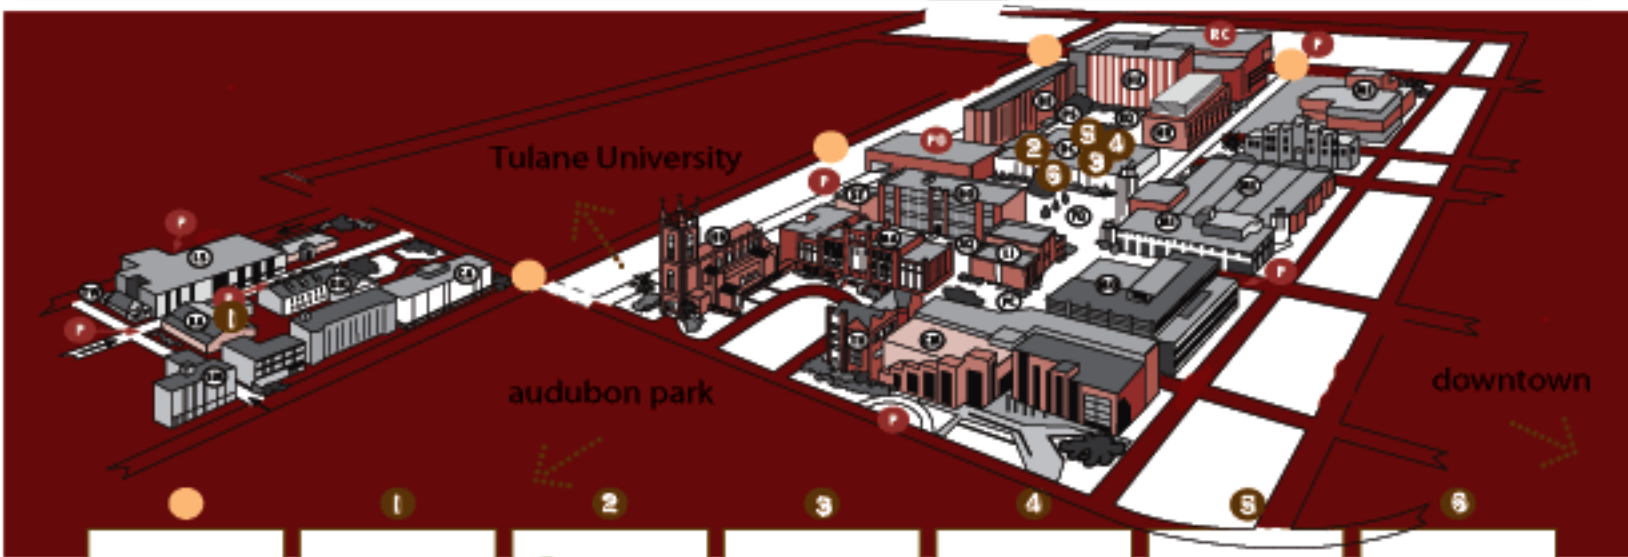

LOYOLA
UNIVERSITY
NEW ORLEANS

UPTOWN
campus dining

dining locations

Points of entry
between Loyola's
and Tulane's
Campuses

DUNBAR'S

PINE
STREET

DANNA
STUDENT
CENTER

SATCHMO'S

DANNA
STUDENT
CENTER
LOWER LEVEL

DANNA
STUDENT
CENTER

DANNA
STUDENT
CENTER

DANNA
STUDENT
CENTER

www.uptowncampusdining.com